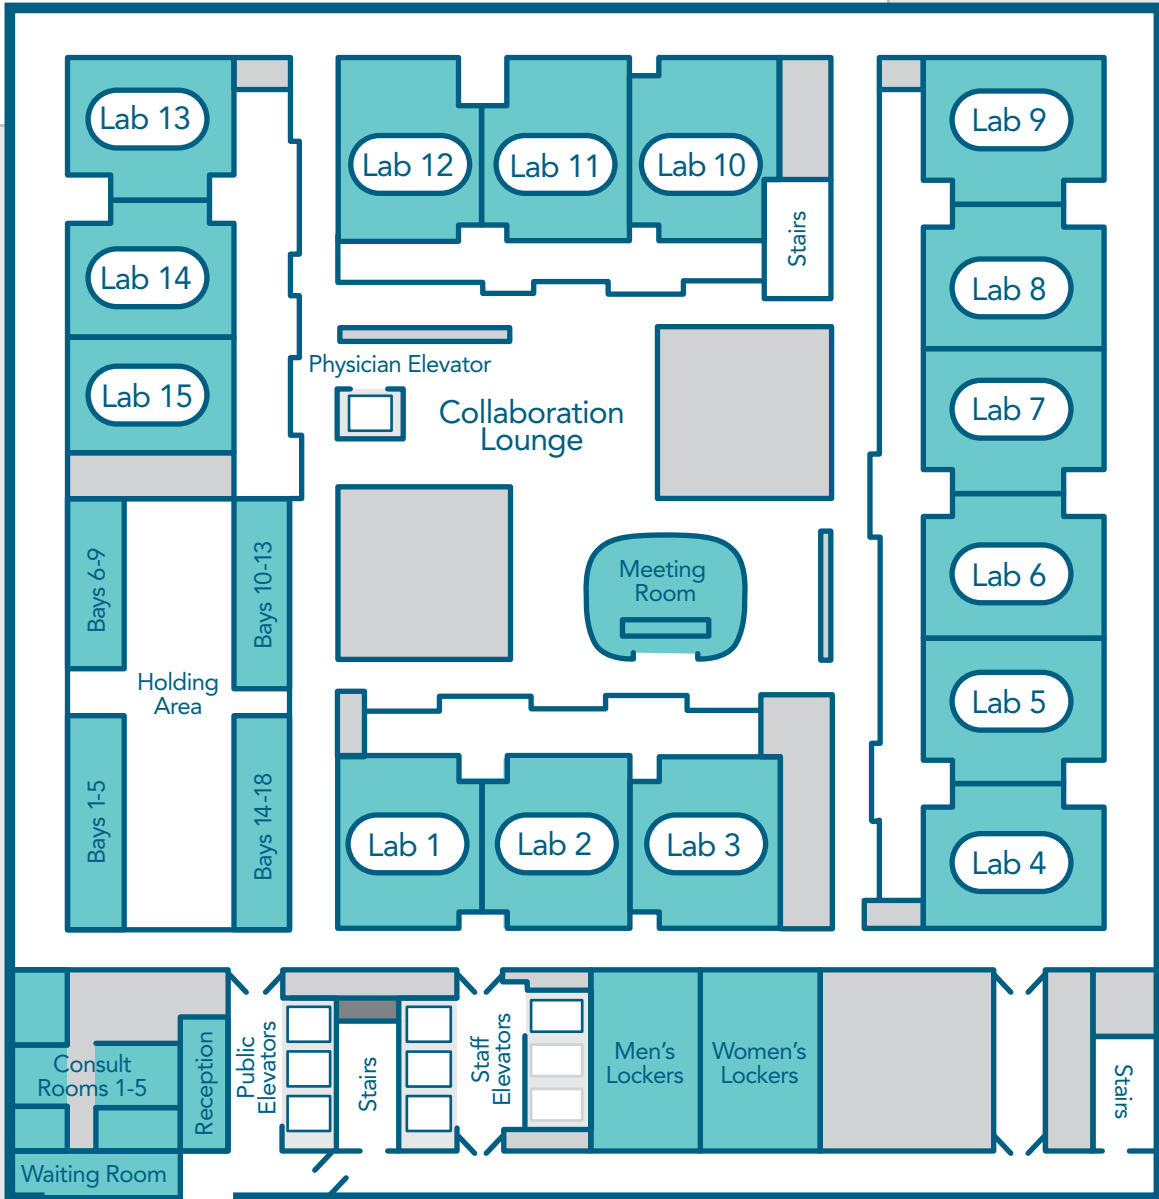

E. North Street

Ellicott Street

Ambulance Area

Link slopes downward to BGMC →

Notes: \_\_\_\_\_

\_\_\_\_\_

\_\_\_\_\_

\_\_\_\_\_